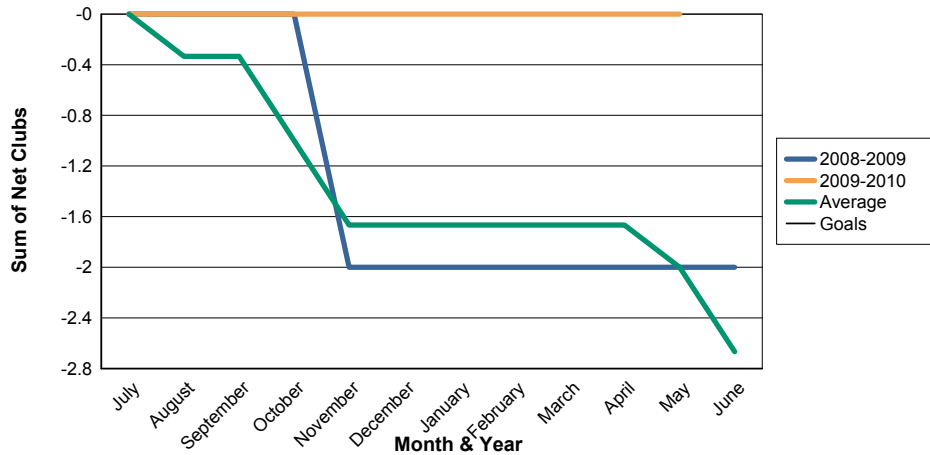

Sum of Net Clubs/ Month & Year

For District 14 B