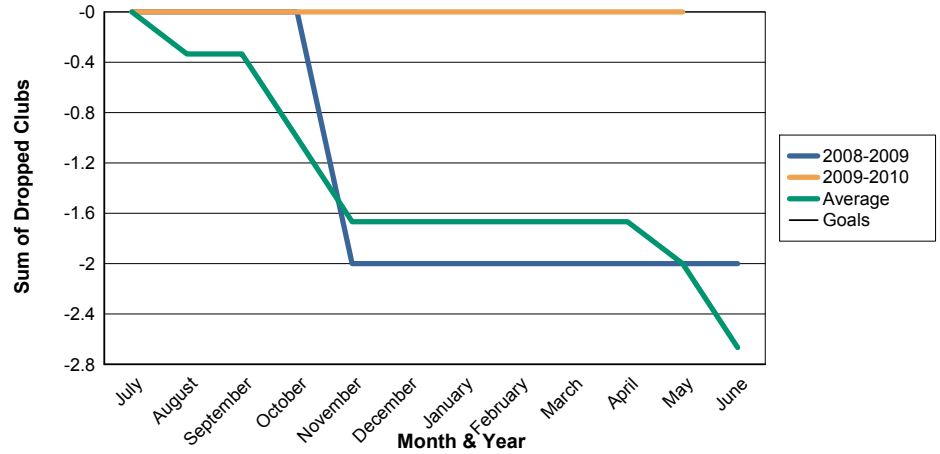

3 Year Comparisons for GMT Constitutional Area 1

By GMT District

As of May 2010

Sum of New Clubs/ Month & Year

For District 14 B

Sum of Dropped Clubs/ Month & Year

For District 14 B

Sum of Net Clubs/ Month & Year