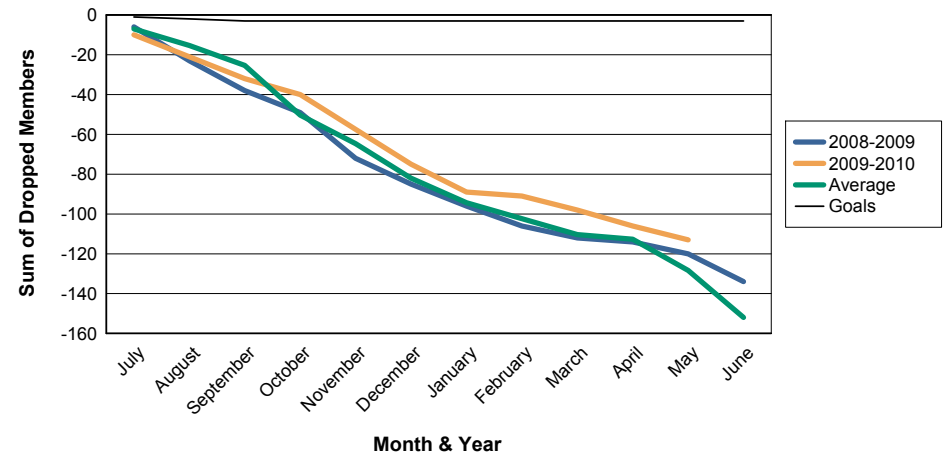

For District 14 B

Sum of Charter Members/ Month & Year

For District 14 B

3 Year Comparisons for GMT Constitutional Area 1

By GMT District

As of May 2010

Sum of New Members/ Month & Year

For District 14 B

Sum of Dropped Members/ Month & Year

For District 14 B

Sum of Net Members/ Month & Year

For District 14 B