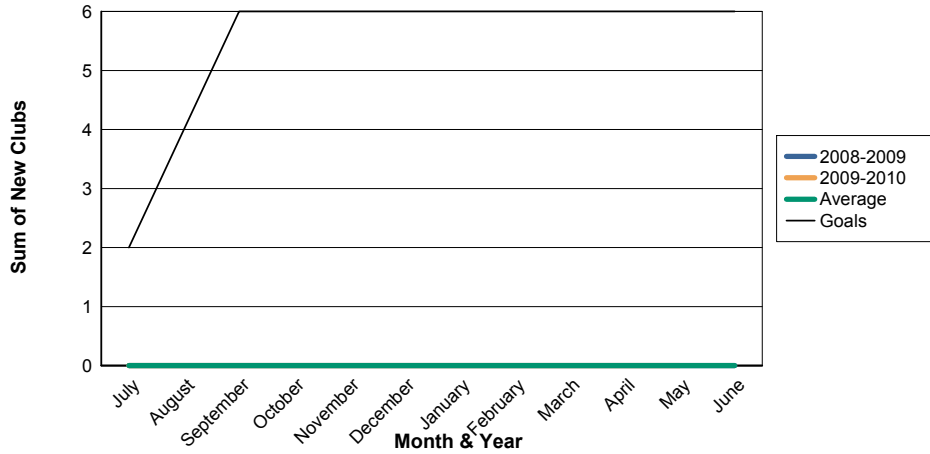

3 Year Comparisons for GMT Constitutional Area 1

By GMT District

As of May 2010

Sum of New Clubs/ Month & Year

For District 14 B

Sum of Dropped Clubs/ Month & Year

For District 14 B

Sum of Net Clubs/ Month & Year