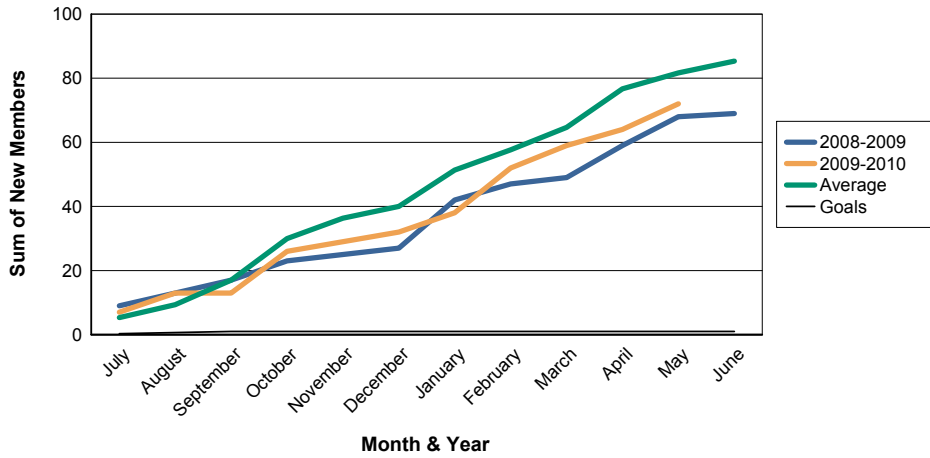

3 Year Comparisons for GMT Constitutional Area 1

By GMT District

As of May 2010

Sum of New Clubs/ Month & Year

For District 14 B

Sum of Dropped Clubs/ Month & Year

For District 14 B

Sum of Net Clubs/ Month & Year

For District 14 B

Sum of Charter Members/ Month & Year

For District 14 B

3 Year Comparisons for GMT Constitutional Area 1

By GMT District

As of May 2010

Sum of New Members/ Month & Year

For District 14 B

Sum of Dropped Members/ Month & Year

For District 14 B

Sum of Net Members/ Month & Year

For District 14 B