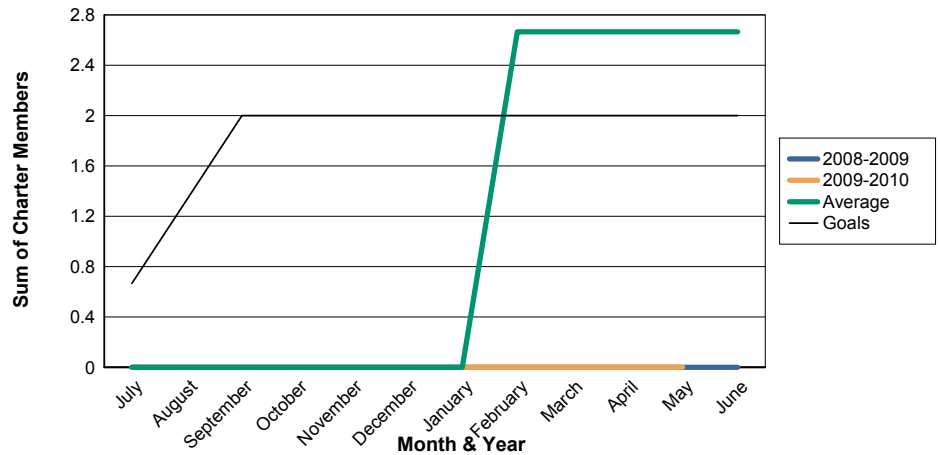

Sum of Charter Members/ Month & Year

For District 14 B